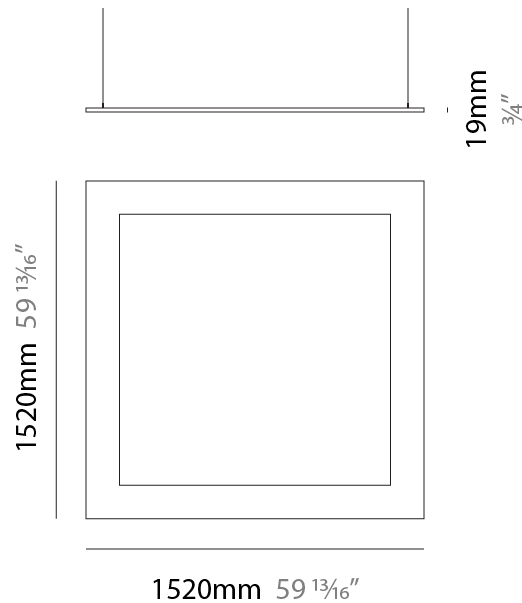

PROJECT
TYPE
SPECIFIER
QUANTITY
DATE

1. To build a product code in our configurator select the specify button on the base model # product page
2. To build a manual product code on this datasheet choose from the options listed below in blue font and add the suffix to the base model #

GENERAL

Series: Infinite Frame
Partner: Ivela
Division: Architectural
Installation: Suspension
Product Type: Panels
Mounting Location: Ceiling
Light Distribution: Direct

PHYSICAL

Shape: Square
Length (mm): 1520
Length (in): 59 ¹³/₁₆
Width (mm): 1520
Width (in): 59 ¹³/₁₆
Height (mm): 19
Height (in): 3/4
Max. Overall Height (mm): 2019
Max. Overall Height (in): 79 1/2
Diffuser: PMMA - Opal
Fixture Finish: WHI / BLK / GLD
Fixture Material: Aluminum
Cable Details: 2,000mm / 78 3/4" - Transparent Cable

ELECTRICAL

Lamp Type: LED
Input Wattage (W): 120
Total Output Wattage (W): 102
Dimming: Tri-Mode (Non-Dimming and Phase Dimming (120Vac only) and 0-10V Dimming)
Driver Included: No
Driver Location: Remote
Driver Type: Constant Voltage - Universal
Driver Class: Class 2
Housing: ENCP 5/6/8
Input Voltage (V): 120 - 277
Output Voltage (V): 24

LED

Color Temperature (°K): 2700 / 3000 / 4000
Max. Delivered Lumen (lm): 7200 / 7500 / 79550
Nominal Lumen (lm): 14400 / 15000 / 15900
CRI: >93 CRI
Lamp Life (hrs): 50000

OPTICAL

RATINGS AND CERTIFICATIONS

Certified By: CSA Certified to UL and CSA Standards
IP rating: IP20